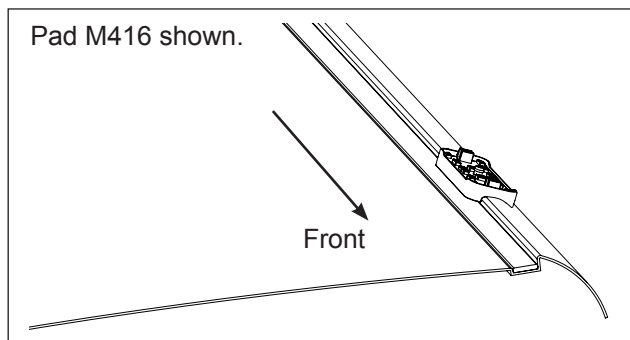

# DK142 Rhino-Rack VA, Aero, Euro & HD crossbar instruction

Vehicle	Date	Crossbar	FRONT CROSSBAR					REAR CROSSBAR						
			Front Right Pad/ Clamp	Front Left Pad/ Clamp	Measurement strip length per side	Measurement strip length per side	Measurement Distance ( x )	Foot plate arrow direction	Rear Right Pad/ Clamp	Rear Left Pad/ Clamp	Measurement strip length per side	Measurement strip length per side	Measurement Distance ( x )	Foot plate arrow direction
Holden Cruze 4dr sedan	06/09-	1260mm	M416 SUB0145	M416 SUB0145	163mm	50mm	974mm / 38,11/32"	OUT	M416 SUB0186	M416 SUB0186	144mm	31mm	936mm / 36,55/64"	OUT
			Arrow OUT						Arrow OUT					
Chevrolet Cruze 4dr sedan	2011-	1260mm	M416 SUB0145	M416 SUB0145	163mm	50mm	974mm / 38,11/32"	OUT	M416 SUB0186	M416 SUB0186	144mm	31mm	936mm / 36,55/64"	OUT
			Arrow OUT						Arrow OUT					
Daewoo Lacetti Premiere 4dr sedan	11/08-	1260mm	M416 SUB0145	M416 SUB0145	163mm	50mm	974mm / 38,11/32"	OUT	M416 SUB0186	M416 SUB0186	144mm	31mm	936mm / 36,55/64"	OUT
			Arrow OUT						Arrow OUT					

# DK142 Rhino-Rack VA, Aero, Euro & HD crossbar instruction

**Measurement A:** CENTRE of door jamb to CENTRE arrow of leg foot plate.

**Measurement B:** CENTRE of Front leg foot plate arrow to CENTRE of Rear leg foot plate arrow.

### Fitting note:

Pad M416 Arrow facing outward.