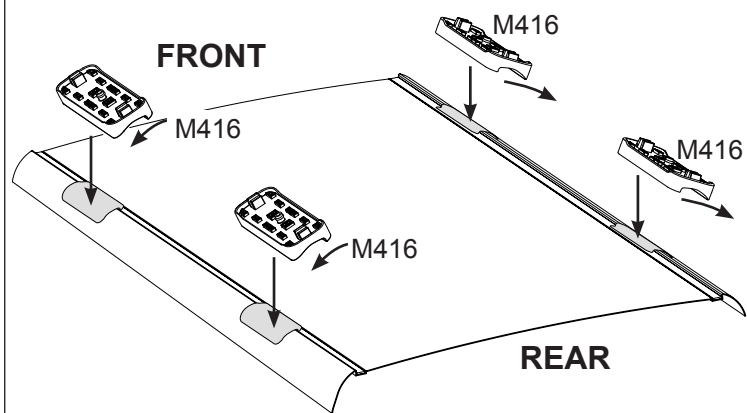

# DK142 Rhino-Rack VA, Aero, Euro & HD crossbar instruction

Vehicle	Date	Crossbar	FRONT CROSSBAR					REAR CROSSBAR						
			Front Right Pad/ Clamp	Front Left Pad/ Clamp	Measurement strip length per side	Measurement strip length per side	Measurement Distance ( x )	Foot plate arrow direction	Rear Right Pad/ Clamp	Rear Left Pad/ Clamp	Measurement strip length per side	Measurement strip length per side	Measurement Distance ( x )	Foot plate arrow direction
Holden Cruze 4dr sedan	06/09-	1260mm	M416 SUB0145	M416 SUB0145	163mm	50mm	974mm / 38,11/32"	OUT	M416 SUB0186	M416 SUB0186	144mm	31mm	936mm / 36,55/64"	OUT
			Arrow OUT						Arrow OUT					
Chevrolet Cruze 4dr sedan	2011-	1260mm	M416 SUB0145	M416 SUB0145	163mm	50mm	974mm / 38,11/32"	OUT	M416 SUB0186	M416 SUB0186	144mm	31mm	936mm / 36,55/64"	OUT
			Arrow OUT						Arrow OUT					
Daewoo Lacetti Premiere 4dr sedan	11/08-	1260mm	M416 SUB0145	M416 SUB0145	163mm	50mm	974mm / 38,11/32"	OUT	M416 SUB0186	M416 SUB0186	144mm	31mm	936mm / 36,55/64"	OUT
			Arrow OUT						Arrow OUT					

# DK142 Rhino-Rack VA, Aero, Euro & HD crossbar instruction

**Measurement A:** CENTRE of door jamb to CENTRE arrow of leg foot plate.

**Measurement B:** CENTRE of Front leg foot plate arrow to CENTRE of Rear leg foot plate arrow.

### Fitting note:

Pad M416 Arrow facing outward.

### Direction of Pad, Arrow and Foot Plates

VEHICLE	Date	Measurement A	Measurement B	Load Rating (includes racks 5kg/ 11lbs)
Holden Cruze 4dr sedan	06/09-	340mm / 13,3/8"	680mm / 26,25/32"	50kg / 110lbs
Chevrolet Cruze 4dr sedan	2011-	340mm / 13,3/8"	680mm / 26,25/32"	50kg / 110lbs
Daewoo Lacetti Premiere 4dr sedan	11/08-	340mm / 13,3/8"	680mm / 26,25/32"	50kg / 110lbs