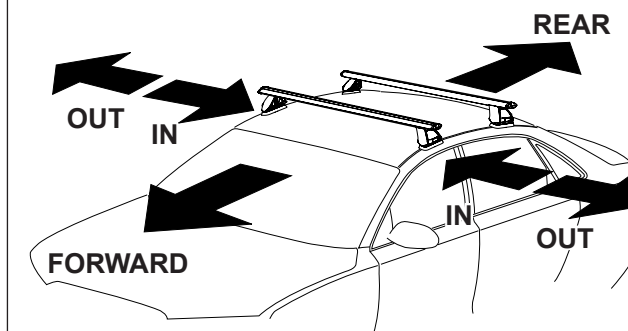

Direction of Pad, Arrow and Foot Plates

VEHICLE	Date	Measurement A	Measurement B	Load Rating (includes racks 5kg/ 11lbs)
Holden Cruze 4dr sedan	06/09-	340mm / 13,3/8"	680mm / 26,25/32"	50kg / 110lbs
Chevrolet Cruze 4dr sedan	2011-	340mm / 13,3/8"	680mm / 26,25/32"	50kg / 110lbs
Daewoo Lacetti Premiere 4dr sedan	11/08-	340mm / 13,3/8"	680mm / 26,25/32"	50kg / 110lbs