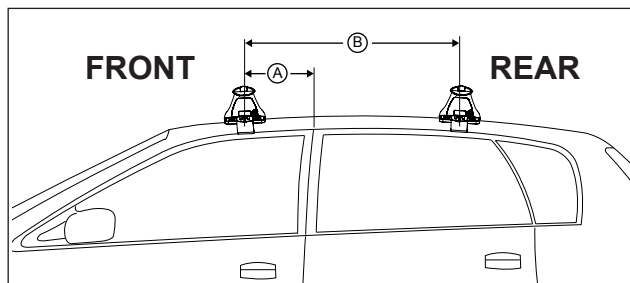

# DK142 Rhino-Rack VA, Aero, Euro & HD crossbar instruction

Vehicle	Date	Crossbar	FRONT CROSSBAR					REAR CROSSBAR						
			Front Right Pad/ Clamp	Front Left Pad/ Clamp	Measurement strip length per side	Measurement strip length per side	Measurement Distance ( x )	Foot plate arrow direction	Rear Right Pad/ Clamp	Rear Left Pad/ Clamp	Measurement strip length per side	Measurement strip length per side	Measurement Distance ( x )	Foot plate arrow direction
Holden Cruze 4dr sedan	06/09-	1260mm	M416 SUB0145	M416 SUB0145	163mm	50mm	974mm / 38,11/32"	OUT	M416 SUB0186	M416 SUB0186	144mm	31mm	936mm / 36,55/64"	OUT
			Arrow OUT						Arrow OUT					
Chevrolet Cruze 4dr sedan	2011-	1260mm	M416 SUB0145	M416 SUB0145	163mm	50mm	974mm / 38,11/32"	OUT	M416 SUB0186	M416 SUB0186	144mm	31mm	936mm / 36,55/64"	OUT
			Arrow OUT						Arrow OUT					
Daewoo Lacetti Premiere 4dr sedan	11/08-	1260mm	M416 SUB0145	M416 SUB0145	163mm	50mm	974mm / 38,11/32"	OUT	M416 SUB0186	M416 SUB0186	144mm	31mm	936mm / 36,55/64"	OUT
			Arrow OUT						Arrow OUT					

# DK142 Rhino-Rack VA, Aero, Euro & HD crossbar instruction

**Measurement A:** CENTRE of door jamb to CENTRE arrow of leg foot plate.

**Measurement B:** CENTRE of Front leg foot plate arrow to CENTRE of Rear leg foot plate arrow.

**Carrying capacity:** Roof rack is rated to 75kg. Please refer to manufacturers handbook for your vehicles maximum roof load capacity. Always use the lower of the two figures.

If your vehicle is not listed on this fitting instruction please refer to your countries Rhino-Rack web site for the latest information.

### Fitting note:

Pad M416 Arrow facing outward.