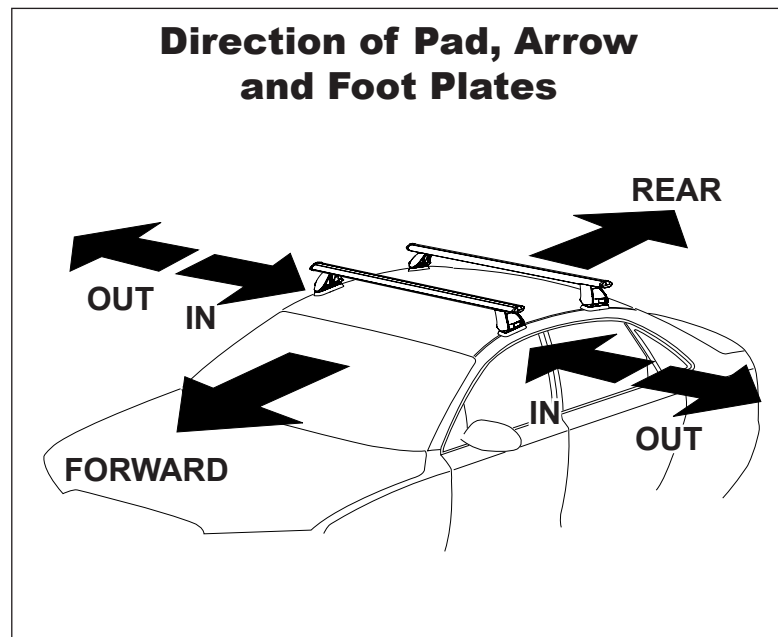

DK094 Rhino-Rack VA, Aero, Euro & HD crossbar instruction

Measurement A: CENTRE of door jamb to CENTRE arrow of leg foot plate.

Measurement B: CENTRE of Front leg foot plate arrow to CENTRE of Rear leg foot plate arrow.

Carrying capacity: Roof rack is rated to 75kg. Please refer to manufacturers handbook for your vehicles maximum roof load capacity. Always use the lower of the two figures.

If your vehicle is not listed on this fitting instruction please refer to your countries Rhino-Rack web site for the latest information.

VEHICLE	Date	Measurement A	Measurement B	Load Rating (includes racks 5kg/ 11lbs)
Ford Falcon EF/EL Sedan	08/94 - 08/98	250mm	700mm	75kg / 165lbs