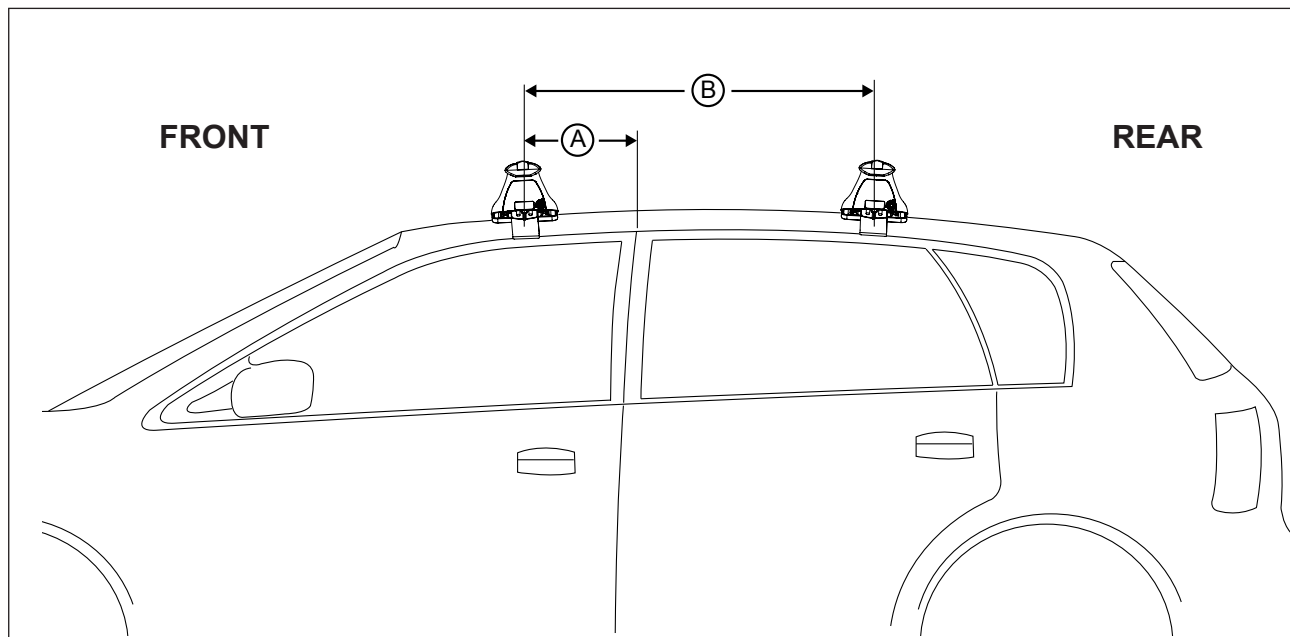

DK094 Rhino-Rack VA, Aero, Euro & HD crossbar instruction

Measurement A: CENTRE of door jamb to CENTRE arrow of leg foot plate.

Measurement B: CENTRE of Front leg foot plate arrow to CENTRE of Rear leg foot plate arrow.

Carrying capacity: Roof rack is rated to 75kg. Please refer to manufacturers handbook for your vehicles maximum roof load capacity. Always use the lower of the two figures.

If your vehicle is not listed on this fitting instruction please refer to your countries Rhino-Rack web site for the latest information.

VEHICLE	Date	Measurement A	Measurement B	Load Rating (includes racks 5kg/ 11lbs)
Ford Falcon EF/EL Sedan	08/94 - 08/98	250mm	700mm	75kg / 165lbs