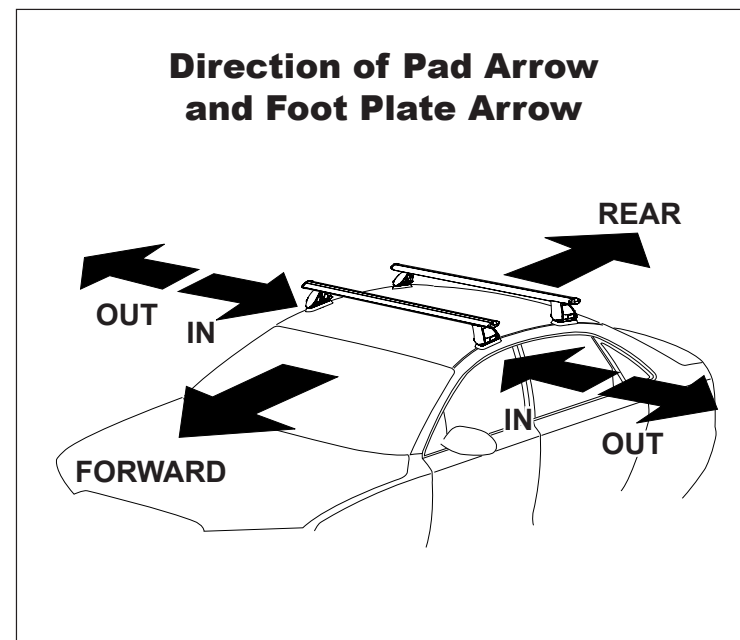

DK040/DK040H Rhino-Rack VA, DA, Euro & HD crossbar instruction

Measurement A: CENTRE of door jamb to CENTRE arrow of leg foot plate.

Measurement B: CENTRE of Front leg foot plate arrow to CENTRE of Rear leg foot plate arrow.

Carrying capacity: Roof rack is rated to 75kg. Please refer to manufacturers handbook for your vehicles maximum roof load capacity. Always use the lower of the two figures.

If your vehicle is not listed on this fitting instruction please refer to your countries Rhino-Rack web site for the latest information.

VEHICLE	Date	Measurement A	Measurement B	Load Rating (includes racks 5kg/ 11lbs)
Mazda 323 Astina 5dr hatch	09/98 - 12/03	300mm	700mm	75kg / 165lbs
Mitsubishi Triton dual cab ute	11/96 - 07/06	300mm	800mm	75kg / 165lbs
Mitsubishi Triton club cab ute	11/96 - 07/06	300mm	\	30kg / 66lbs
Mercedes-Benz A-Class 5dr hatch W168	10/98 - 04/05	250mm	700mm	75kg / 165lbs
Proton Persona 5dr hatch	11/96 - 01/05	250mm	650mm	75kg / 165lbs