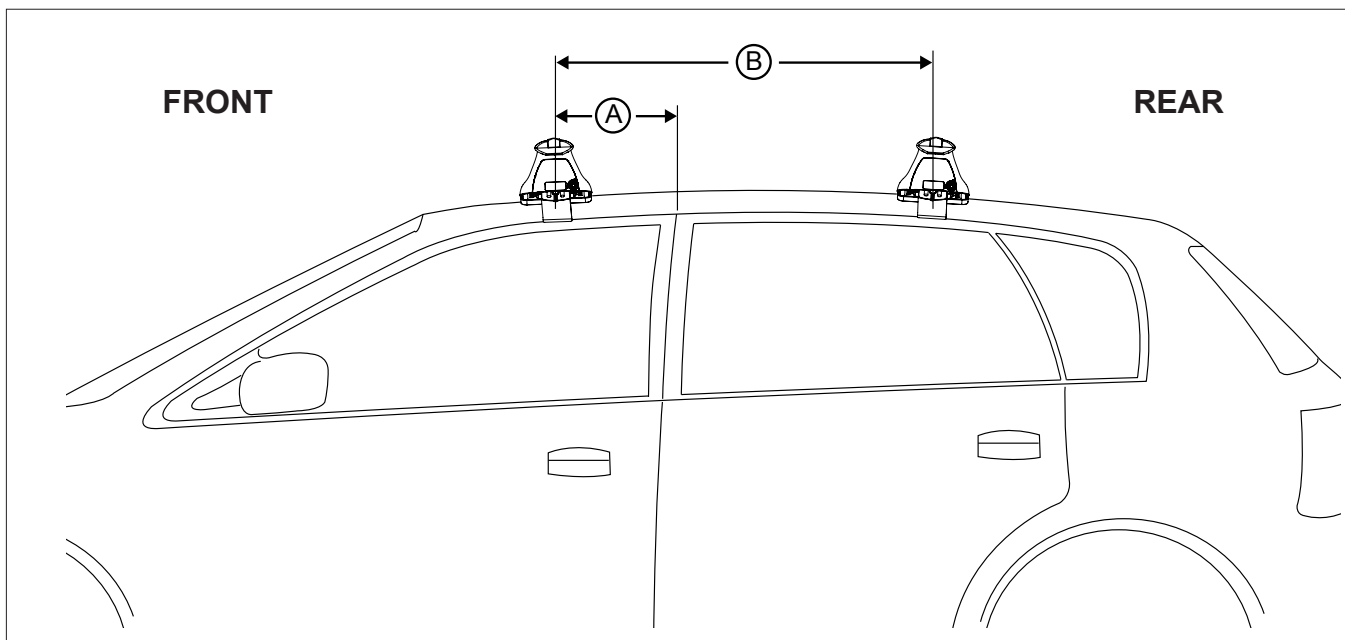

DK040/DK040H Rhino-Rack VA, DA, Euro & HD crossbar instruction

Measurement A: CENTRE of door jamb to CENTRE arrow of leg foot plate.

Measurement B: CENTRE of Front leg foot plate arrow to CENTRE of Rear leg foot plate arrow.

Carrying capacity: Roof rack is rated to 75kg. Please refer to manufacturers handbook for your vehicles maximum roof load capacity. Always use the lower of the two figures.

If your vehicle is not listed on this fitting instruction please refer to your countries Rhino-Rack web site for the latest information.

VEHICLE	Date	Measurement A	Measurement B	Load Rating (includes racks 5kg/ 11lbs)
Mazda 323 Astina 5dr hatch	09/98 - 12/03	300mm	700mm	75kg / 165lbs
Mitsubishi Triton dual cab ute	11/96 - 07/06	300mm	800mm	75kg / 165lbs
Mitsubishi Triton club cab ute	11/96 - 07/06	300mm	\	30kg / 66lbs
Mercedes-Benz A-Class 5dr hatch W168	10/98 - 04/05	250mm	700mm	75kg / 165lbs
Proton Persona 5dr hatch	11/96 - 01/05	250mm	650mm	75kg / 165lbs