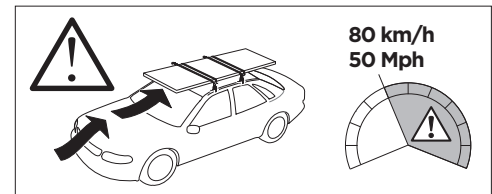

1

Kit 186026

HYUNDAI Grand Santa Fe, 5-dr SUV, 13-18
 HYUNDAI Santa Fe, 5-dr SUV, 13-18
 HYUNDAI Santa Fe Sport, 5-dr SUV, 13-18
 HYUNDAI Santa Fe XL, 5-dr SUV, 19-

ISO 11154-E

This kit is only for vehicles with flush railing.